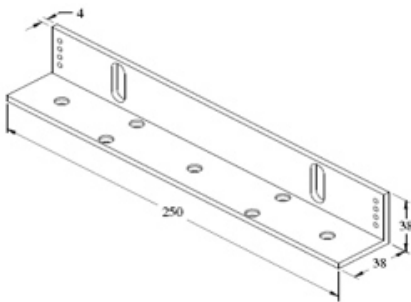

## SmartKing™ L indoor bracket for 3000N

### CHARACTERISTICS

- Aluminium L-bracket for 3000N
- Dimensions: 250mm (l) x 38mm (w) x 38mm (h)
- Thickness: 4mm
- Supplied with mounting screws
- Indoor use
- 5 year warranty