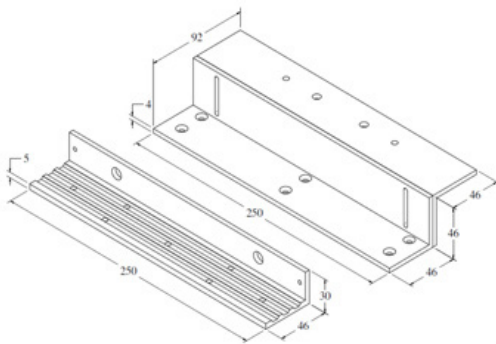

SmartKing™ LZ indoor bracket for 3000N

CHARACTERISTICS

- Aluminium LZ-bracket for 3000N
- Dimensions 1: 250mm (l) X 92mm (w)
- Thickness 1 4mm
- Dimensions 2: 250mm (l) X 46mm (w) X 30mm (h)
- Thickness 2: 5mm
- Supplied with mounting screws
- Adjustable
- Indoor use
- 5 year warranty

ORDER INFORMATION

- EM205151 - SmartKing™ LZ indoor bracket for 3000N