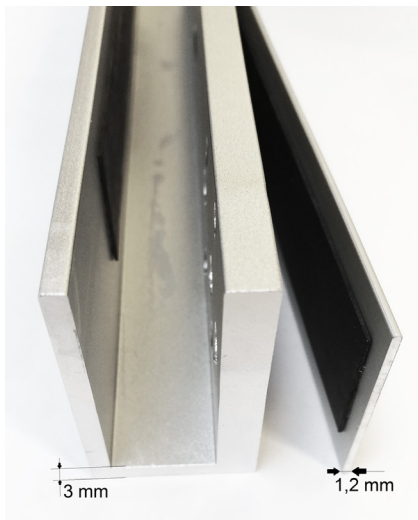

## SmartKing™ U bracket for glass door for 3000N

### CHARACTERISTICS

- Aluminium U bracket for glass door 3000N
- Suitable for glass thickness 9 – 15 mm
- Dimensions L: 180mm (l) x 24mm (w) x 39mm(h)
- Thickness : 3mm
- Supplied with mounting screws
- Indoor use
- 5 year warranty